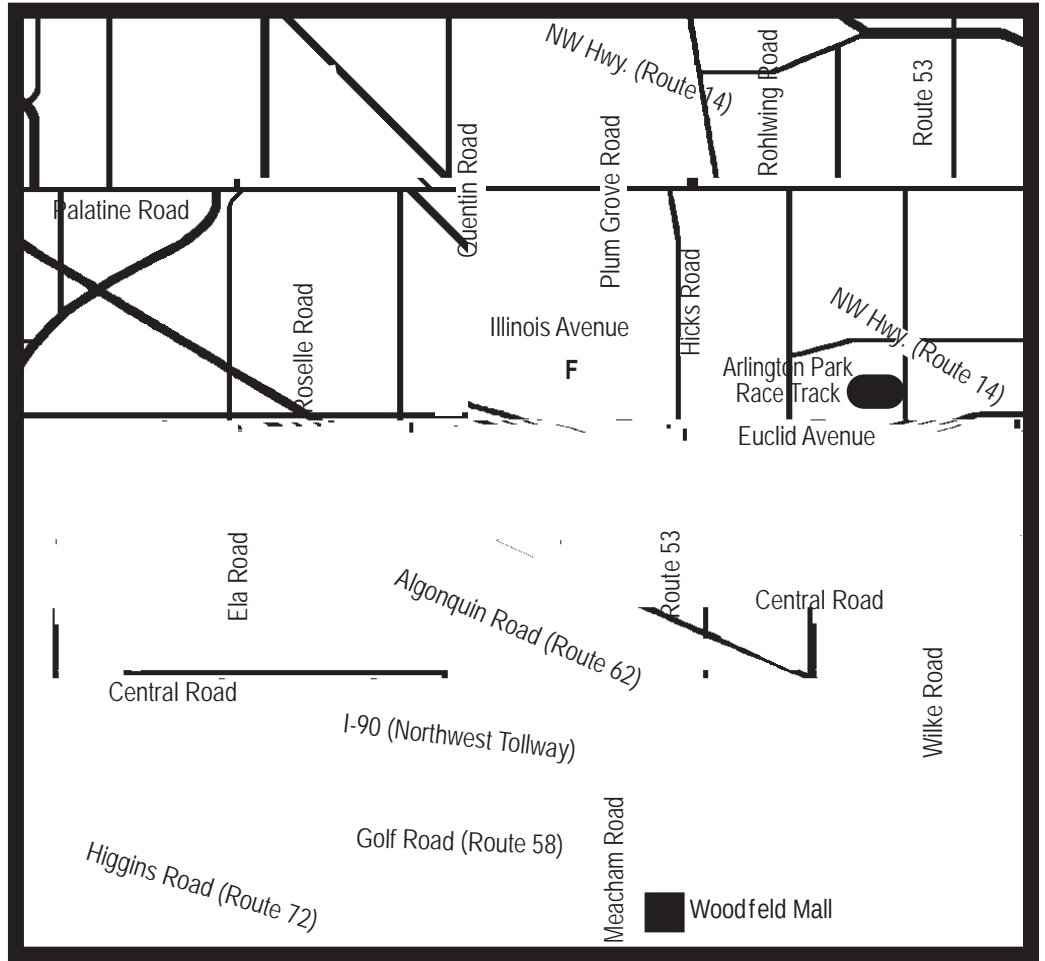

Directions to William Fremd High School

1000 South Quentin Road • Palatine, Illinois

Principal

**Township High School
District 211**
(847) 755-6600
Lisa Small,
Superintendent

From the North:

- Take Route 53 south to Euclid Avenue
- Exit Euclid Avenue west
- Euclid Avenue west to Quentin Road
- Right turn (north) on Quentin Road
- School is 3 blocks ahead on the left
(southwest corner of Quentin Road and Illinois Avenue)

From the South:

- Take I-290 or I-355 north to Route 53 north
- Route 53 north to Euclid Avenue
- Exit Euclid Avenue west
- Euclid Avenue west to Quentin Road
- Right turn (north) on Quentin Road
- School is 3 blocks ahead on the left
(southwest corner of Quentin Road and Illinois Avenue)

From Chicago:

- Take I-90 west to Roselle Road north
- Roselle Road north to Illinois Avenue
- Right turn (east) on Illinois Avenue
- School is ahead on the right (southwest corner of Quentin Road and Illinois Avenue)

From the West:

- Take I-90 east to Route 53 north